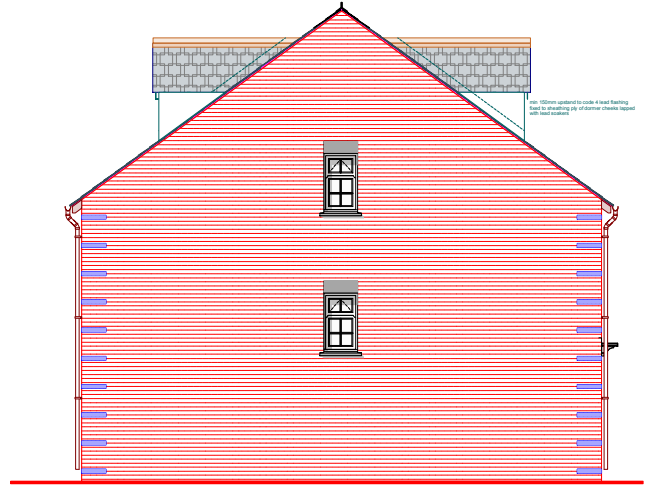

Client	Date	Drawing Scale
Project Title	Drawn Dougie Blackhurst	Job Number
Drawing Title	Drawing Number	Revision