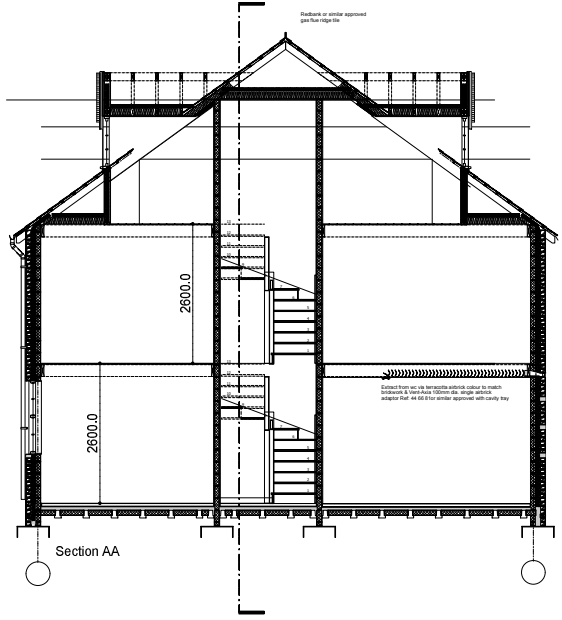

Section AA

Client	Date	Drawing Scale
Project Title	Drawn Dougie Blackhurst	Job Number
Drawing Title	Drawing Number	Revision