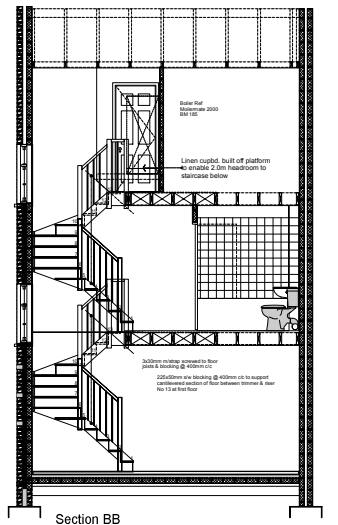

Section BB

Client	Date	Drawing Scale
Project Title	Drawn Dougie Blackhurst	Job Number
Drawing Title	Drawing Number	Revision